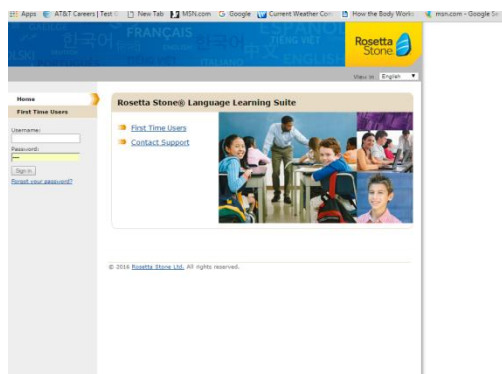

Then your username and password