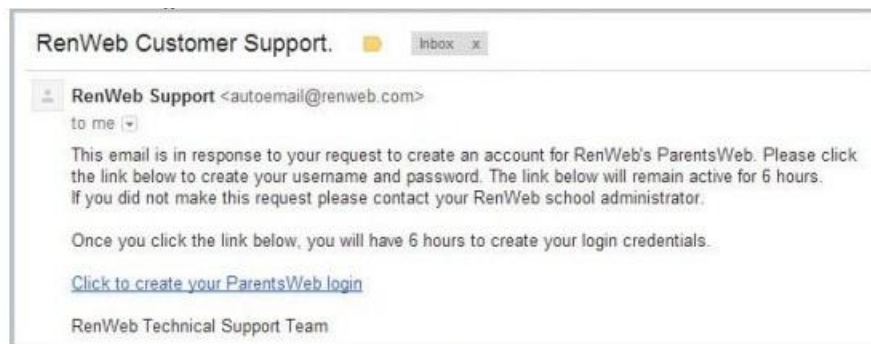

Accessing ParentsWeb

RenWeb School Management Software gives you, the busy parent, an opportunity to get more involved in your child's academic progress and future success – all via the Internet!

RenWeb's ParentsWeb is a private and secure parents' portal that will allow parents to view academic information specific to their children, while protecting their children's information from others. You may view your child's grades, attendance and homework, as well as other useful school information. You can also communicate with teachers and other school staff online whenever necessary. All you need is an Internet-capable computer.

Here's how to access our easy-to-use RenWeb ParentsWeb:

- Make sure that the school has your email address in RenWeb.
- In Internet Explorer, Google Chrome, Firefox, or Safari, go to www.renweb.com and click **Logins**.
- Type the school's District Code: **SHS-FL**
- Click Create **New ParentsWeb Account**.
- Type your email address and click **Create Account**. An email will be sent which includes a link to create your ParentsWeb login. The link is active for 6 hours.